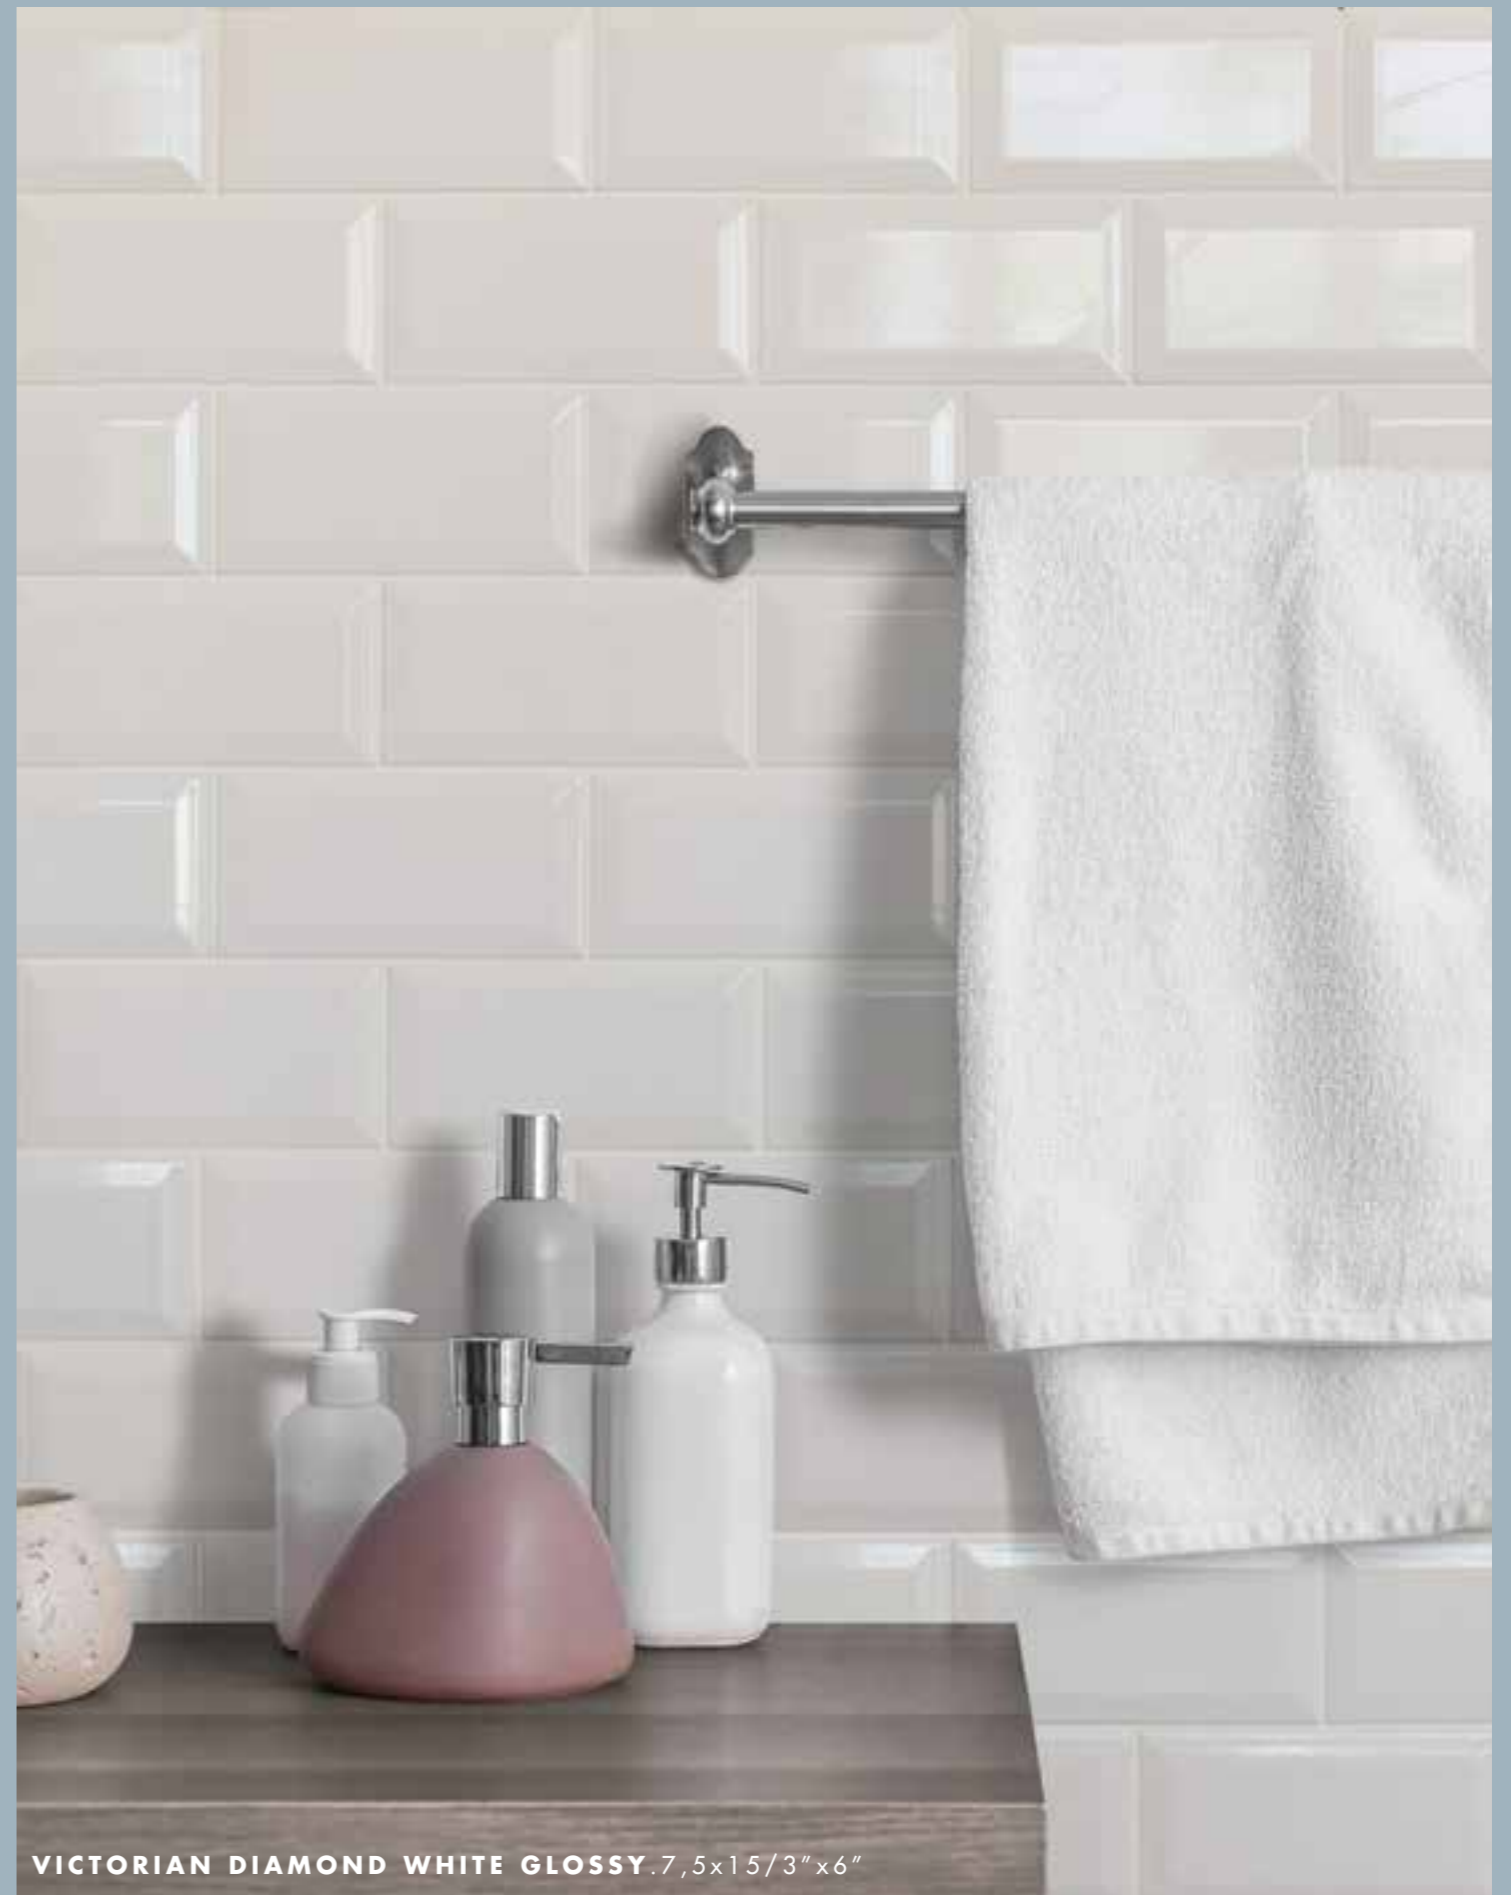

VICTORIAN DIAMOND WHITE GLOSSY.7,5x15/3"x6"

VICTORIAN DIAMOND RED GLOSSY .7,5x15/3"x6"

Victorian

wall: VICTORIAN DIAMOND WHITE GLOSSY .7,5x30/3"x12"
floor: MORE DECOR 10.20,5x20,5/8"x8"

Victorian

YOUR STYLE,
SELF MADE