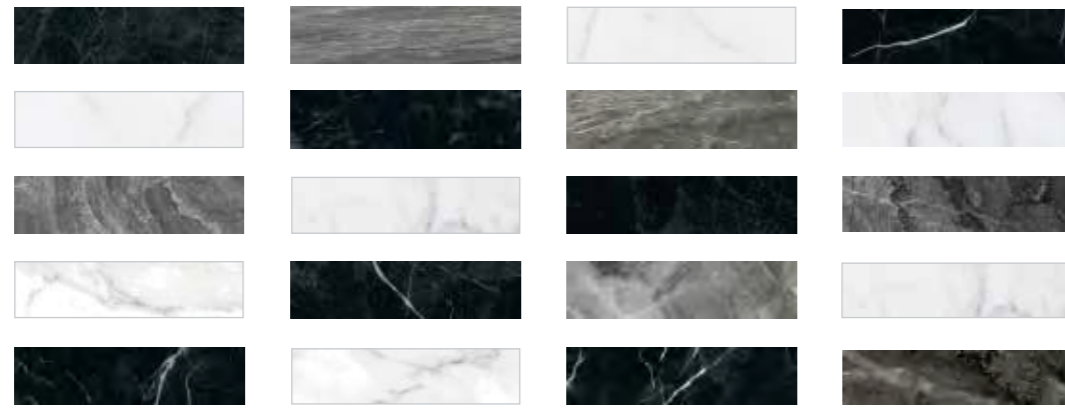

TREVISO

REVESTIMIENTO BRILLO · 6x25 / 2"x10"
GLOSS WALL TILE

Treviso Gloss
6x25 / 2"x10" M170

Variedad gráfica: 30 diseños diferentes
Graphic variation: 30 different designs

Round Carrara
1,2x30 / 0,5"x12" P100