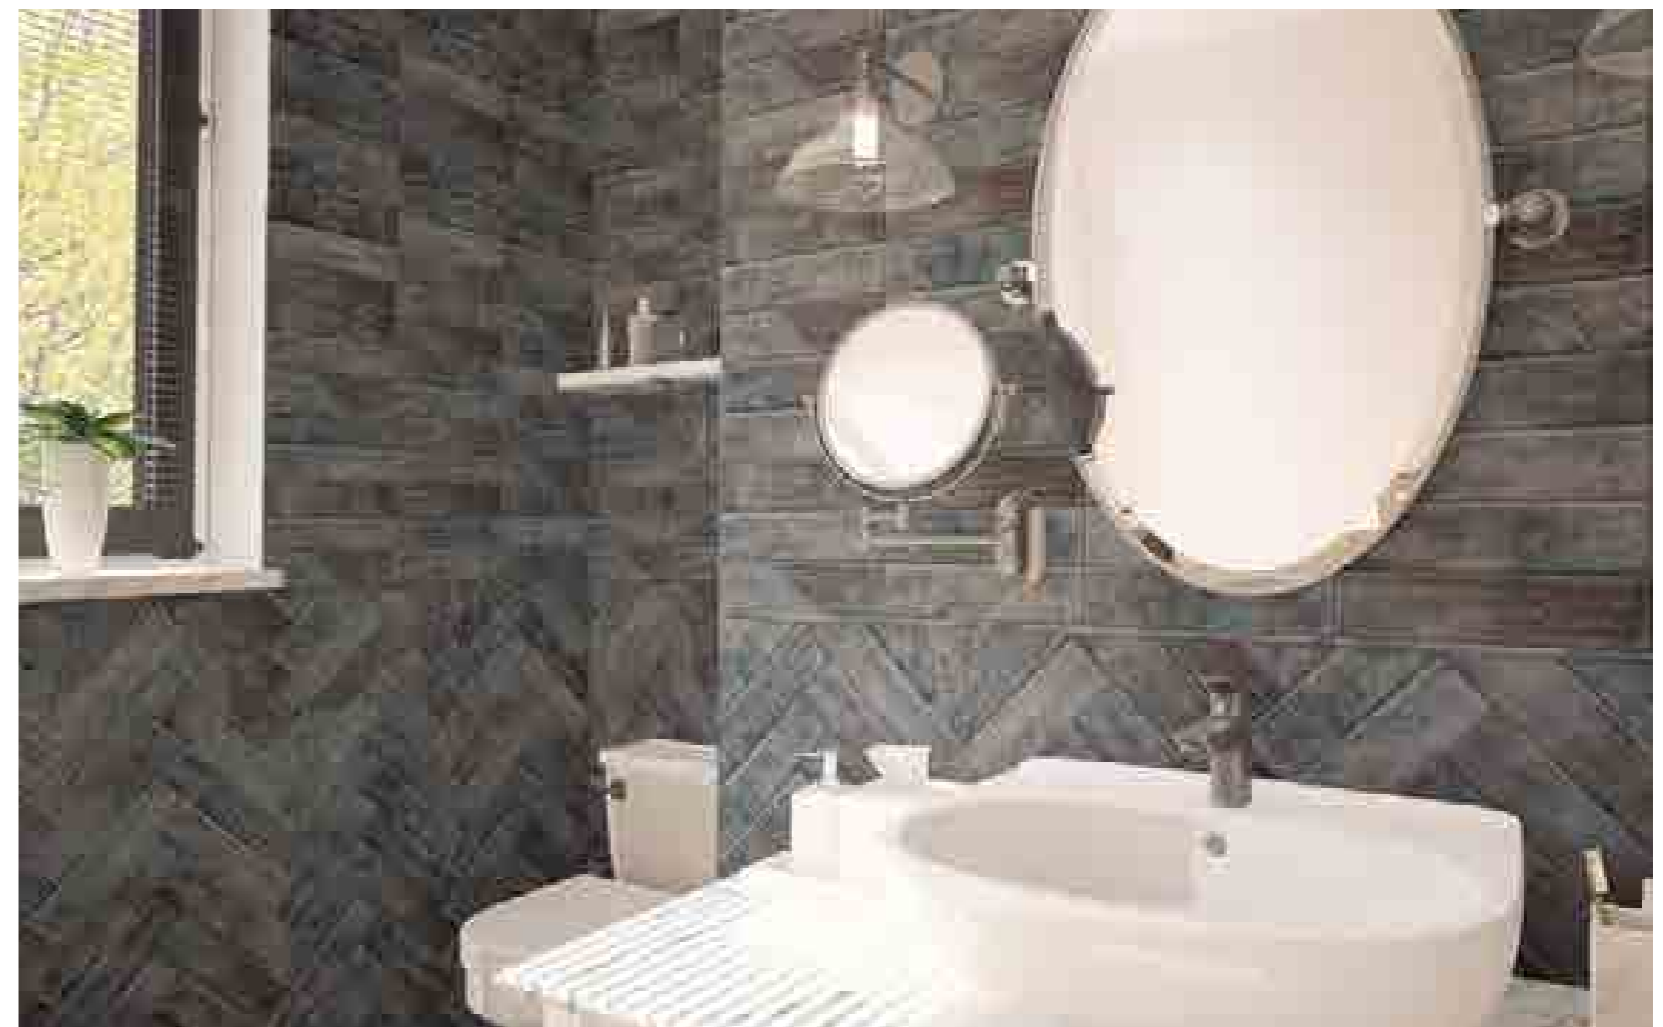

Variedad gráfica 20 tonos diferentes |
Graphic variation: 20 different shades

4 relieves diferentes /
4 different moulds

PB Pasta Blanca / White Body

7,5x30
3"x12"

Pottery Antracite 7,5x30

Pottery Azur 7,5x30